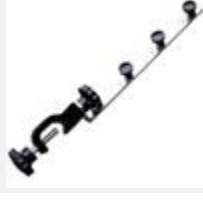

## Lab Hardware

Model: ES75075  
Name: Clamp "C" Jaw Opening 15mm

Model: ES75087  
Name: Clamp 2 Prong Cork Lined with Boss Head

Model: ES75095  
Name: Clamp 2 Prong Cork Lined with Extension Rod

Model: ES75091  
Name: Clamp 2 Prong Double Adjustable

Model: ES75090  
Name: Clamp 3 Prong with Boss Head

Model: ES75092  
Name: Clamp 3 Prong Double Adjustable

Model: ES75093  
Name: Clamp 3 Prong PVC Lined with Extension Rod

Model: ES75085  
Name: Clamp 4 finger Cork Lined with Boss Head

Model: ES75125  
Name: Clamp Boss Head Right Angle

Model: ES65165  
Name: Hard nylon bristles mounted on twisted G.I. wire head 90 x 45

Model: ES75080  
Name: Clamp Double Burette PVC Sleeved

Model: ES75100  
Name: Clamp Hoffman

Model: ES75115  
Name: Clamp Mohr's Pinchcock 10pk

Model: ES75120  
Name: Clamp Pendulum

Model: ES65170  
Name: Hard nylon bristles wooden handle head 150 x 75 mm

Model: ES75130  
Name: Clamp Single Burette PVC Jaws