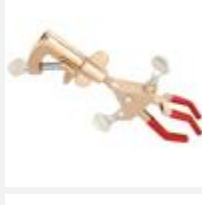

## Lab Hardware

Model: ES75075  
Name: Clamp "C" Jaw Opening 15mm

Model: ES75087  
Name: Clamp 2 Prong Cork Lined with Boss Head

Model: ES75095  
Name: Clamp 2 Prong Cork Lined with Extension Rod

Model: ES75091  
Name: Clamp 2 Prong Double Adjustable

Model: ES75090  
Name: Clamp 3 Prong with Boss Head

Model: ES75092  
Name: Clamp 3 Prong Double Adjustable

Model: ES75093  
Name: Clamp 3 Prong PVC Lined with Extension Rod

Model: ES75085  
Name: Clamp 4 finger Cork Lined with Boss Head

Model: ES75125  
Name: Clamp Boss Head Right Angle

Model: ES65165  
Name: Hard nylon bristles mounted on twisted G.I. wire head 90 x 45

Model: ES75080  
Name: Clamp Double Burette PVC Sleeved

Model: ES75100  
Name: Clamp Hoffman

Model: ES75115  
Name: Clamp Mohr's Pinchcock 10pk

Model: ES75120  
Name: Clamp Pendulum

Model: ES65170  
Name: Hard nylon bristles wooden handle head 150 x 75 mm

Model: ES75130  
Name: Clamp Single Burette PVC Jaws